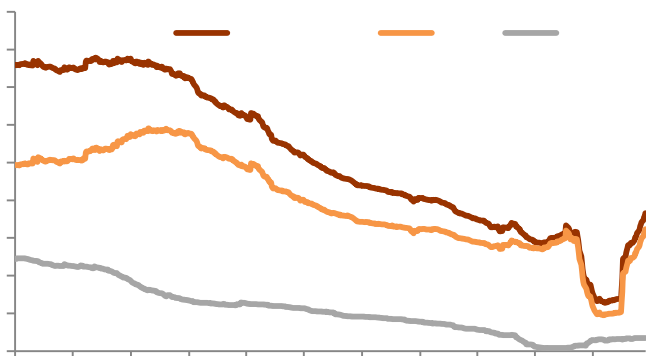

5LME

6

7LME

8