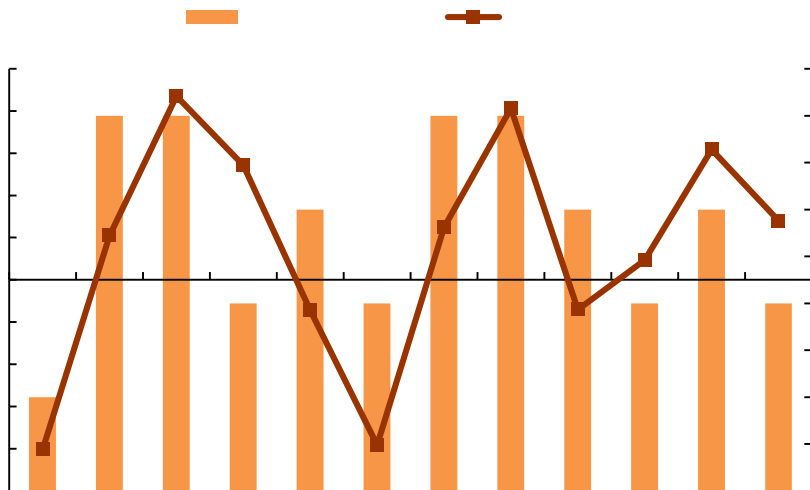

7

	2015年	2016年	2017年	2018年	2019年	钢价平均涨幅	上涨概率
1月	-6.25%	3.22%	-2.13%	-12.51%	-2.43%	-4%	20%
2月	-5.59%	0.79%	8.40%	0.24%	1.39%	1%	80%
3月	1.00%	15.88%	6.31%	-3.04%	1.61%	4%	80%
4月	-0.89%	21.01%	-8.07%	-2.04%	3.58%	3%	40%
5月	2.09%	10.30%	5.07%	4.52%	0.09%	1%	50%
6月	1.72%	1.84%	1.30%	7.0%	-0.0%	0%	20%
7月	1.72%	1.84%	1.30%	7.0%	-0.0%	0%	20%
8月	1.72%	1.84%	1.30%	7.0%	-0.0%	0%	20%
9月	1.72%	1.84%	1.30%	7.0%	-0.0%	0%	20%
10月	1.72%	1.84%	1.30%	7.0%	-0.0%	0%	20%
11月	1.72%	1.84%	1.30%	7.0%	-0.0%	0%	20%
12月	1.72%	1.84%	1.30%	7.0%	-0.0%	0%	20%

8

WIND