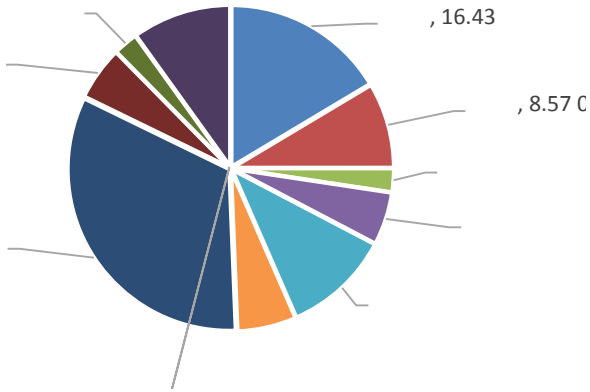

021-68555105

huang.lei @jyqh.com.cn

●

●

	18455 /	18500 /	5	2000
			15635 /	5
	1000			
1				
	6	PMI	3	50.9%
				19
				4 5
		6	3.43	3.05
	5	12.5%	12.8%	
2				
7	7		Red Dog	
			Red Dog	
7				4
	Red Dog		2019	55.2
10.3		2020	50~53.5	9.5~10
Red Dog				65%
100%				
			2019	31.84
2.46%	2019	31.48	2.3%	2019
23.63				
3				
3			6	2
			2	
1	Pb2007			