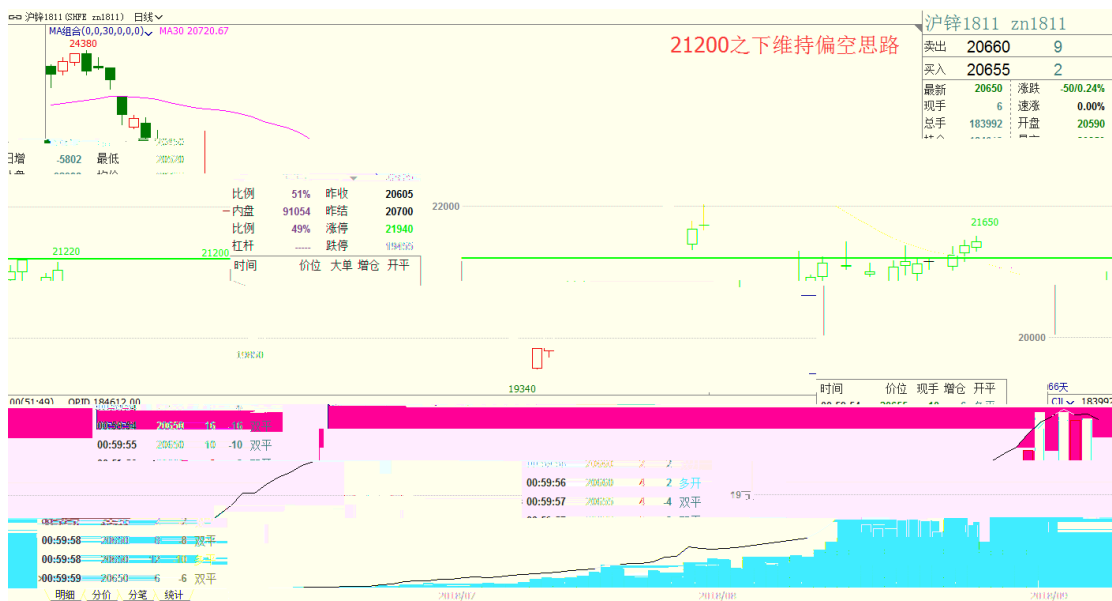

2018 9 10

jytzzx@jyqh.com.cn  
021-68555105

3%		1.53%		2.04%
		0.69%	0.27%	0.17%
0.37%		0.57%	1.66%	
	1.53%	0.5%	0.47%	0.12%
2.04%				
		4.44%		
		3.74%		
		2.82%		
		0.37%		
		-1.55%	18.19	
		-2.43%	7.54	
		-2.47%		8.37
		-3.05%		
		-4.21%		3.58 2.8
	25.14%	-15.94%		
	24.96%	-13.19%		
	6.36%	-12.82%		
	6.30%	-10.39%		
PTA	5.58%	PVC	-9.97%	