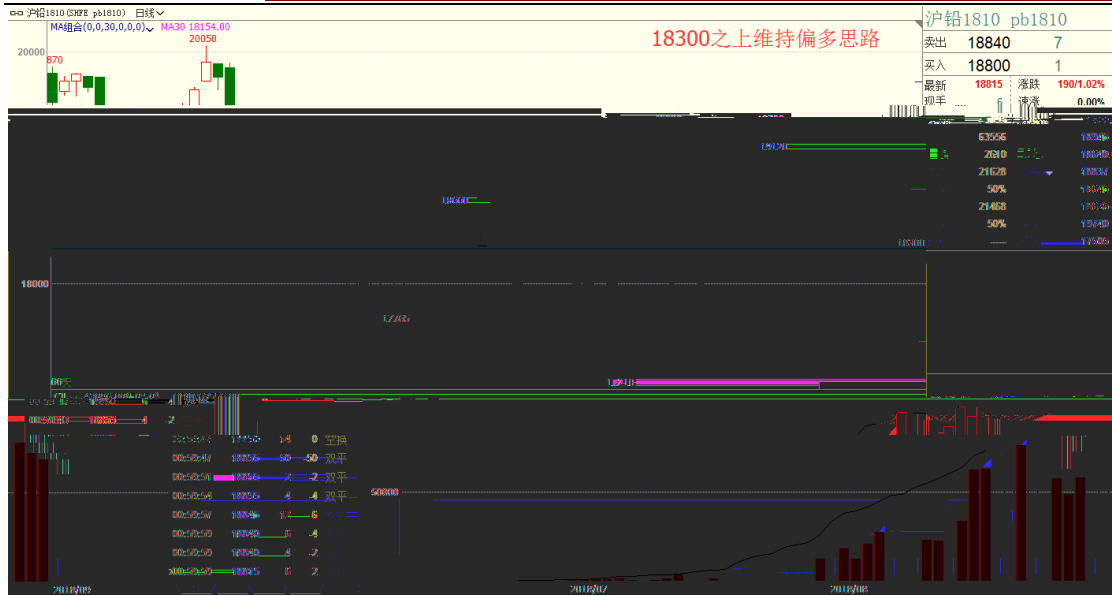

2018 9 10

jytzzx@jyqh.com.cn  
021-68555105

3%		1.53%		2.04%
		0.69%	0.27%	0.17%
0.37%		0.57%	1.66%	
	1.53%	0.5%	0.47%	0.12%
2.04%				
		4.44%		
		3.74%		
		2.82%		
		0.37%		
		-1.55%	18.19	
		-2.43%	7.54	
		-2.47%		8.37
		-3.05%		
		-4.21%		3.58 2.8
	25.14%	-15.94%		
	24.96%	-13.19%		
	6.36%	-12.82%		
	6.30%	-10.39%		
PTA	5.58%	PVC	-9.97%	